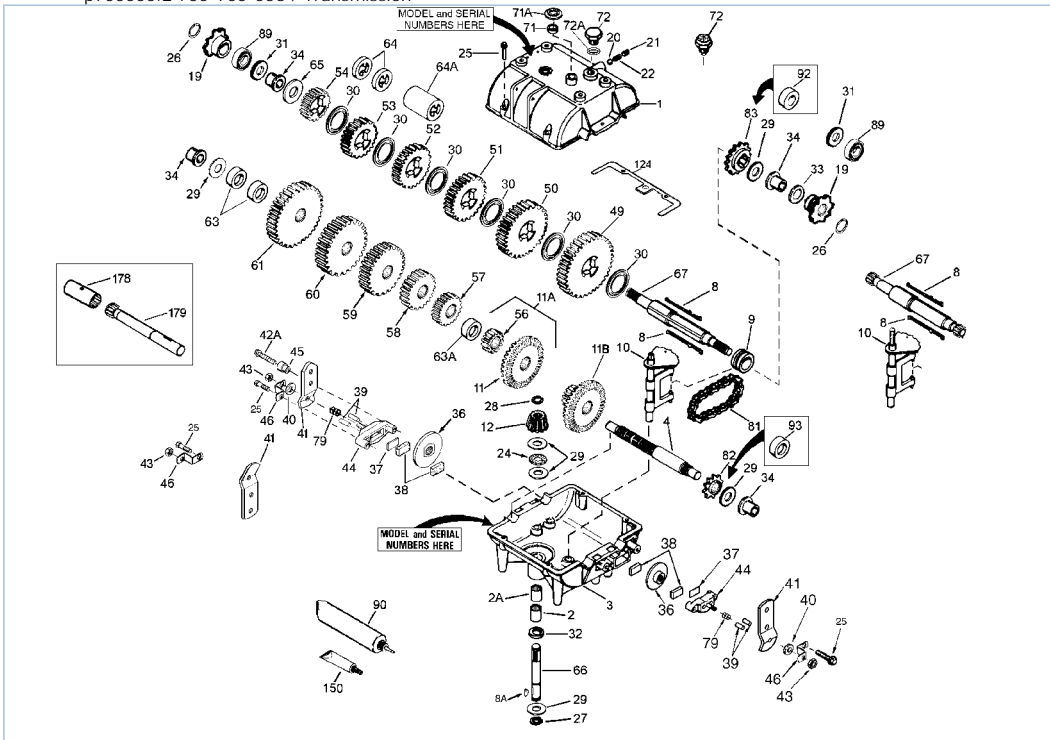

p700000.2 700-700-056 / Transmission

Part List

p700000.2 700-700-056 / Transmission

REF #	ITEM #	DESCRIPTION	QTY	REMARK
1	772099A	Transmission Cover		
2	780086A	Needle Bearing		
2A	780142	Needle Bearing		
3	770090A	Transmission Case		
4	776134	Countershaft		
8	792089A	Shifter Key		
9	784266	Shift Collar		
10	784357	Shift Rod & Fork		
11	778154	Bevel Gear (42 teeth-steel)		
12	778176	Input Bevel Pinion		
20	792077A	Steel Ball, 5/16" dia.		
21	792078	Set Screw, 3/8-16 x 3/8"		
22	792079	Spring		
24	780071	Thrust Bearing		
25	792073A	Screw, 1/4-20 x 1-1/4"		
27	792035	Retaining Ring		
28	788040	Retaining Ring		
29	780072	Thrust Washer		
30	780108	Thrust Washer		
30A	780108	Thrust Washer		
31	780065	Thrust Washer		
32	792001	"O" Ring		
34	780105A	Flanged Bushing		
49	778125	Spur Gear (35 teeth)		
50	778239A	Spur Gear (32 teeth-steel)		
51	778124A	Spur Gear (30 teeth)		
52	778250	Spur Gear (27 teeth)		
53	778123A	Spur Gear (25 teeth)		
56	778136	Spur Gear (15 teeth-steel)		
57	778240	Spur Gear (18 teeth-steel)		
58	778126A	Spur Gear (20 teeth)		
59	778249	Spur Gear (23 teeth)		
60	778127A	Spur Gear (25 teeth)		
65	780139	Thrust Washer (stepped)		
66	776135	Input Shaft (3-11/16" long)		
67	776341	Brake Shaft (8.594" long)		
71	788069	Square Cut Seal		
72	792074	Threaded Plug		
81	786081	Roller Chain (No. 41 chain, 24 links)		
82	786082	Sprocket (9 teeth)		
83	786083	Sprocket (18 teeth)		
89	780092	Ball Bearing		
90	788067B	Grease		32 oz. bottle Bentonite grease
150	510334	Gasket Eliminator (Loctite #515)		